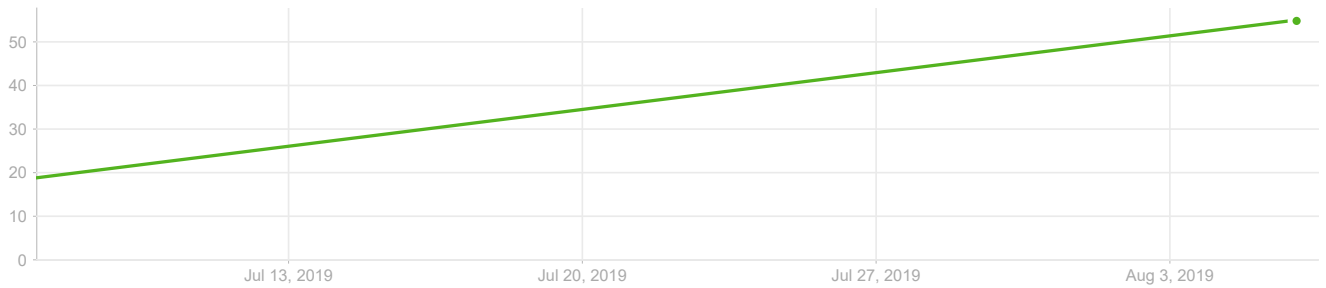

Keyword Rankings and Visibility

cityscoop.us/skokieil-signs

CityScoop: United States (Local Business) News

55% visibility in all search engines

↑ 41%

Keywords: 690 | Search engines: 1 | Compare with: Previous | Date: Aug 6, 2019

Visibility: Progress Graph

Visibility: by Search Engine

Keyword Rankings: Summary

Search engine	Top 1	In top 10	In top 50	Not in top 50
Google	77 +67	348 +263	525 +374	165

Keywords Moved Up/Down

Keyword Rankings