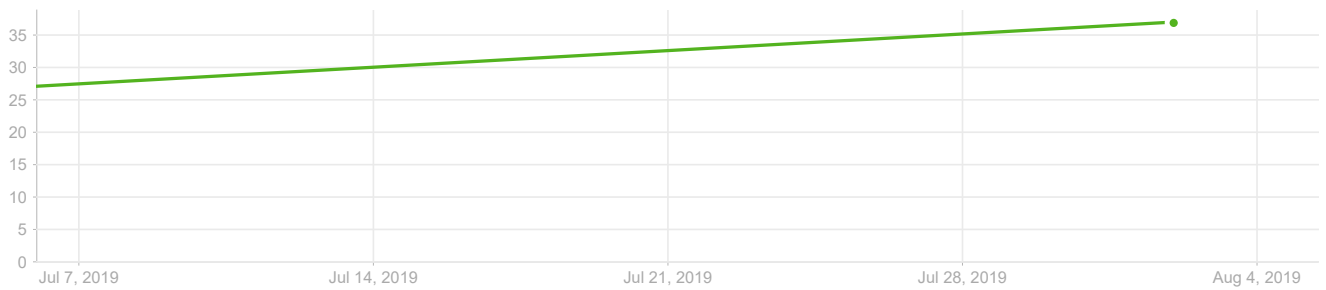

Keyword Rankings and Visibility

cityscoop.us/houstontx-recycling

37% visibility in all search engines

↑ 11%

Keywords: 240 | Search engines: 1 | Compare with: Previous | Date: Aug 5, 2019

Visibility: Progress Graph